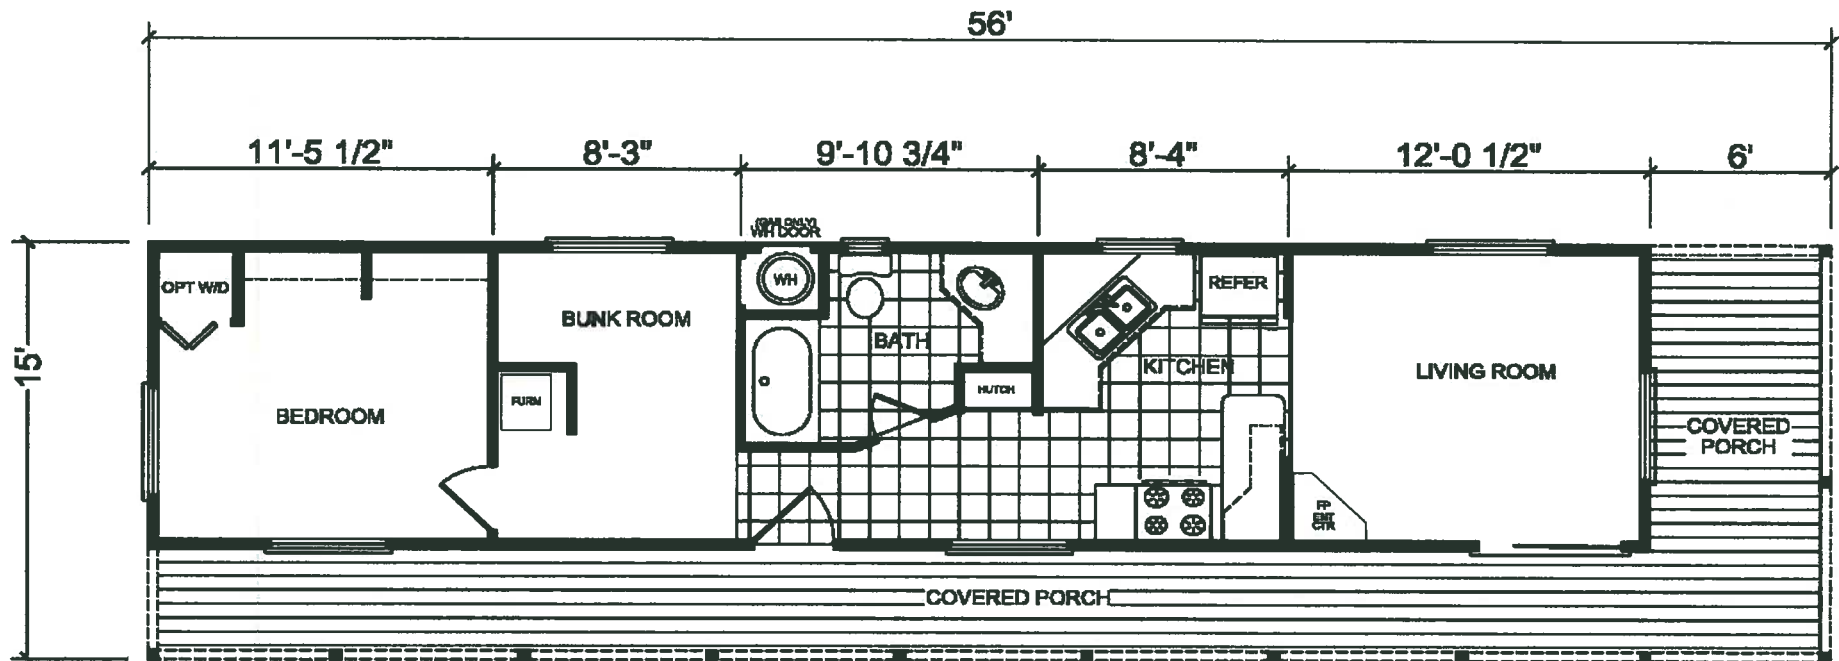

Pine Mountain Cabins

"The Bobcat"

Bobcat - APH-751 - 550 Square feet - plus covered deck as shown

Due to continuous improvements, product specifications subject to change without notice