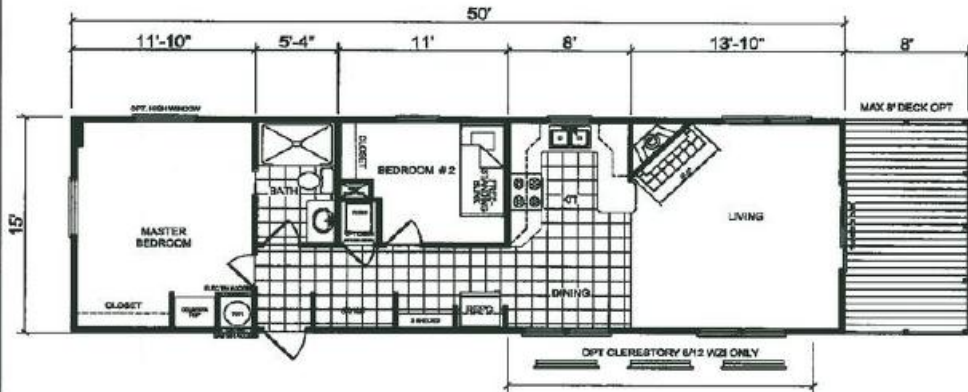

Pine Mountain Cabins

"The Woodchuck"

Woodchuck - APH-741 - 750 Square feet - plus covered deck as shown

Due to continuous improvements, product specifications subject to change without notice

741 - Exterior with clerestory dormer

741 - Kitchen with black appliances

741 - Optional wood ceiling

741 - Living room with clerestory dormer

741 - Master bedroom feature wall

741 - Living room with wood ceiling